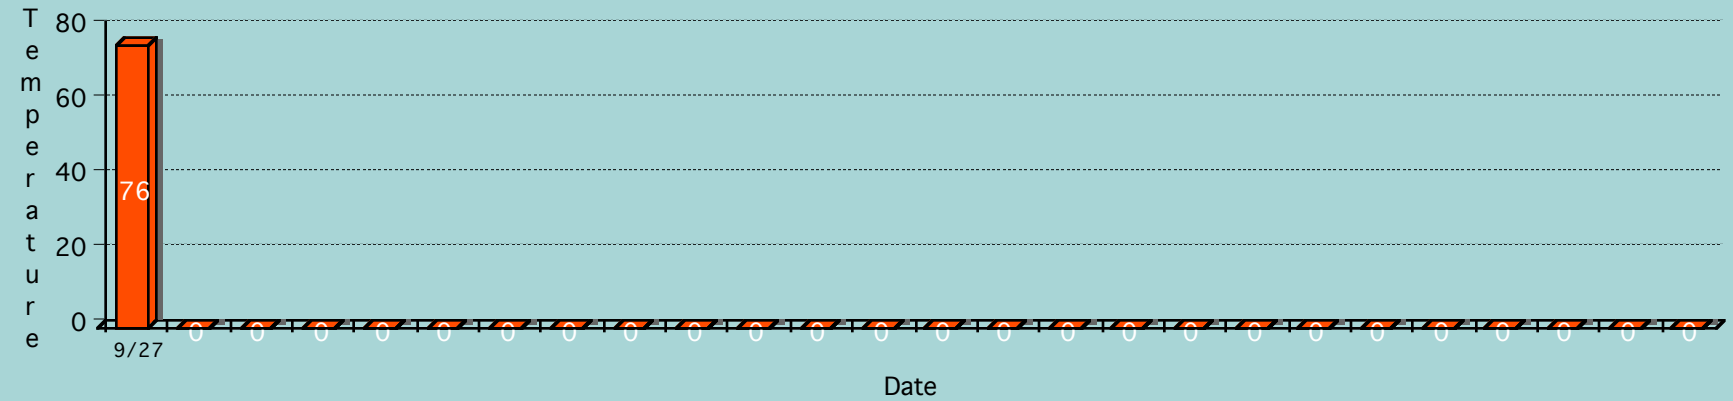

	A	C	D	E	F	G	H	I	J
32									
33			AVG HIGH	AVG LOW			AVERAGE TEMP		
34			76	61			61.0		
35									
36			HIGHEST	LOWEST					
37			76	61					

PREDICTED HIGHS FOR PHILADELPHIA

Comparison of Philadelphia & Paris Temperatures