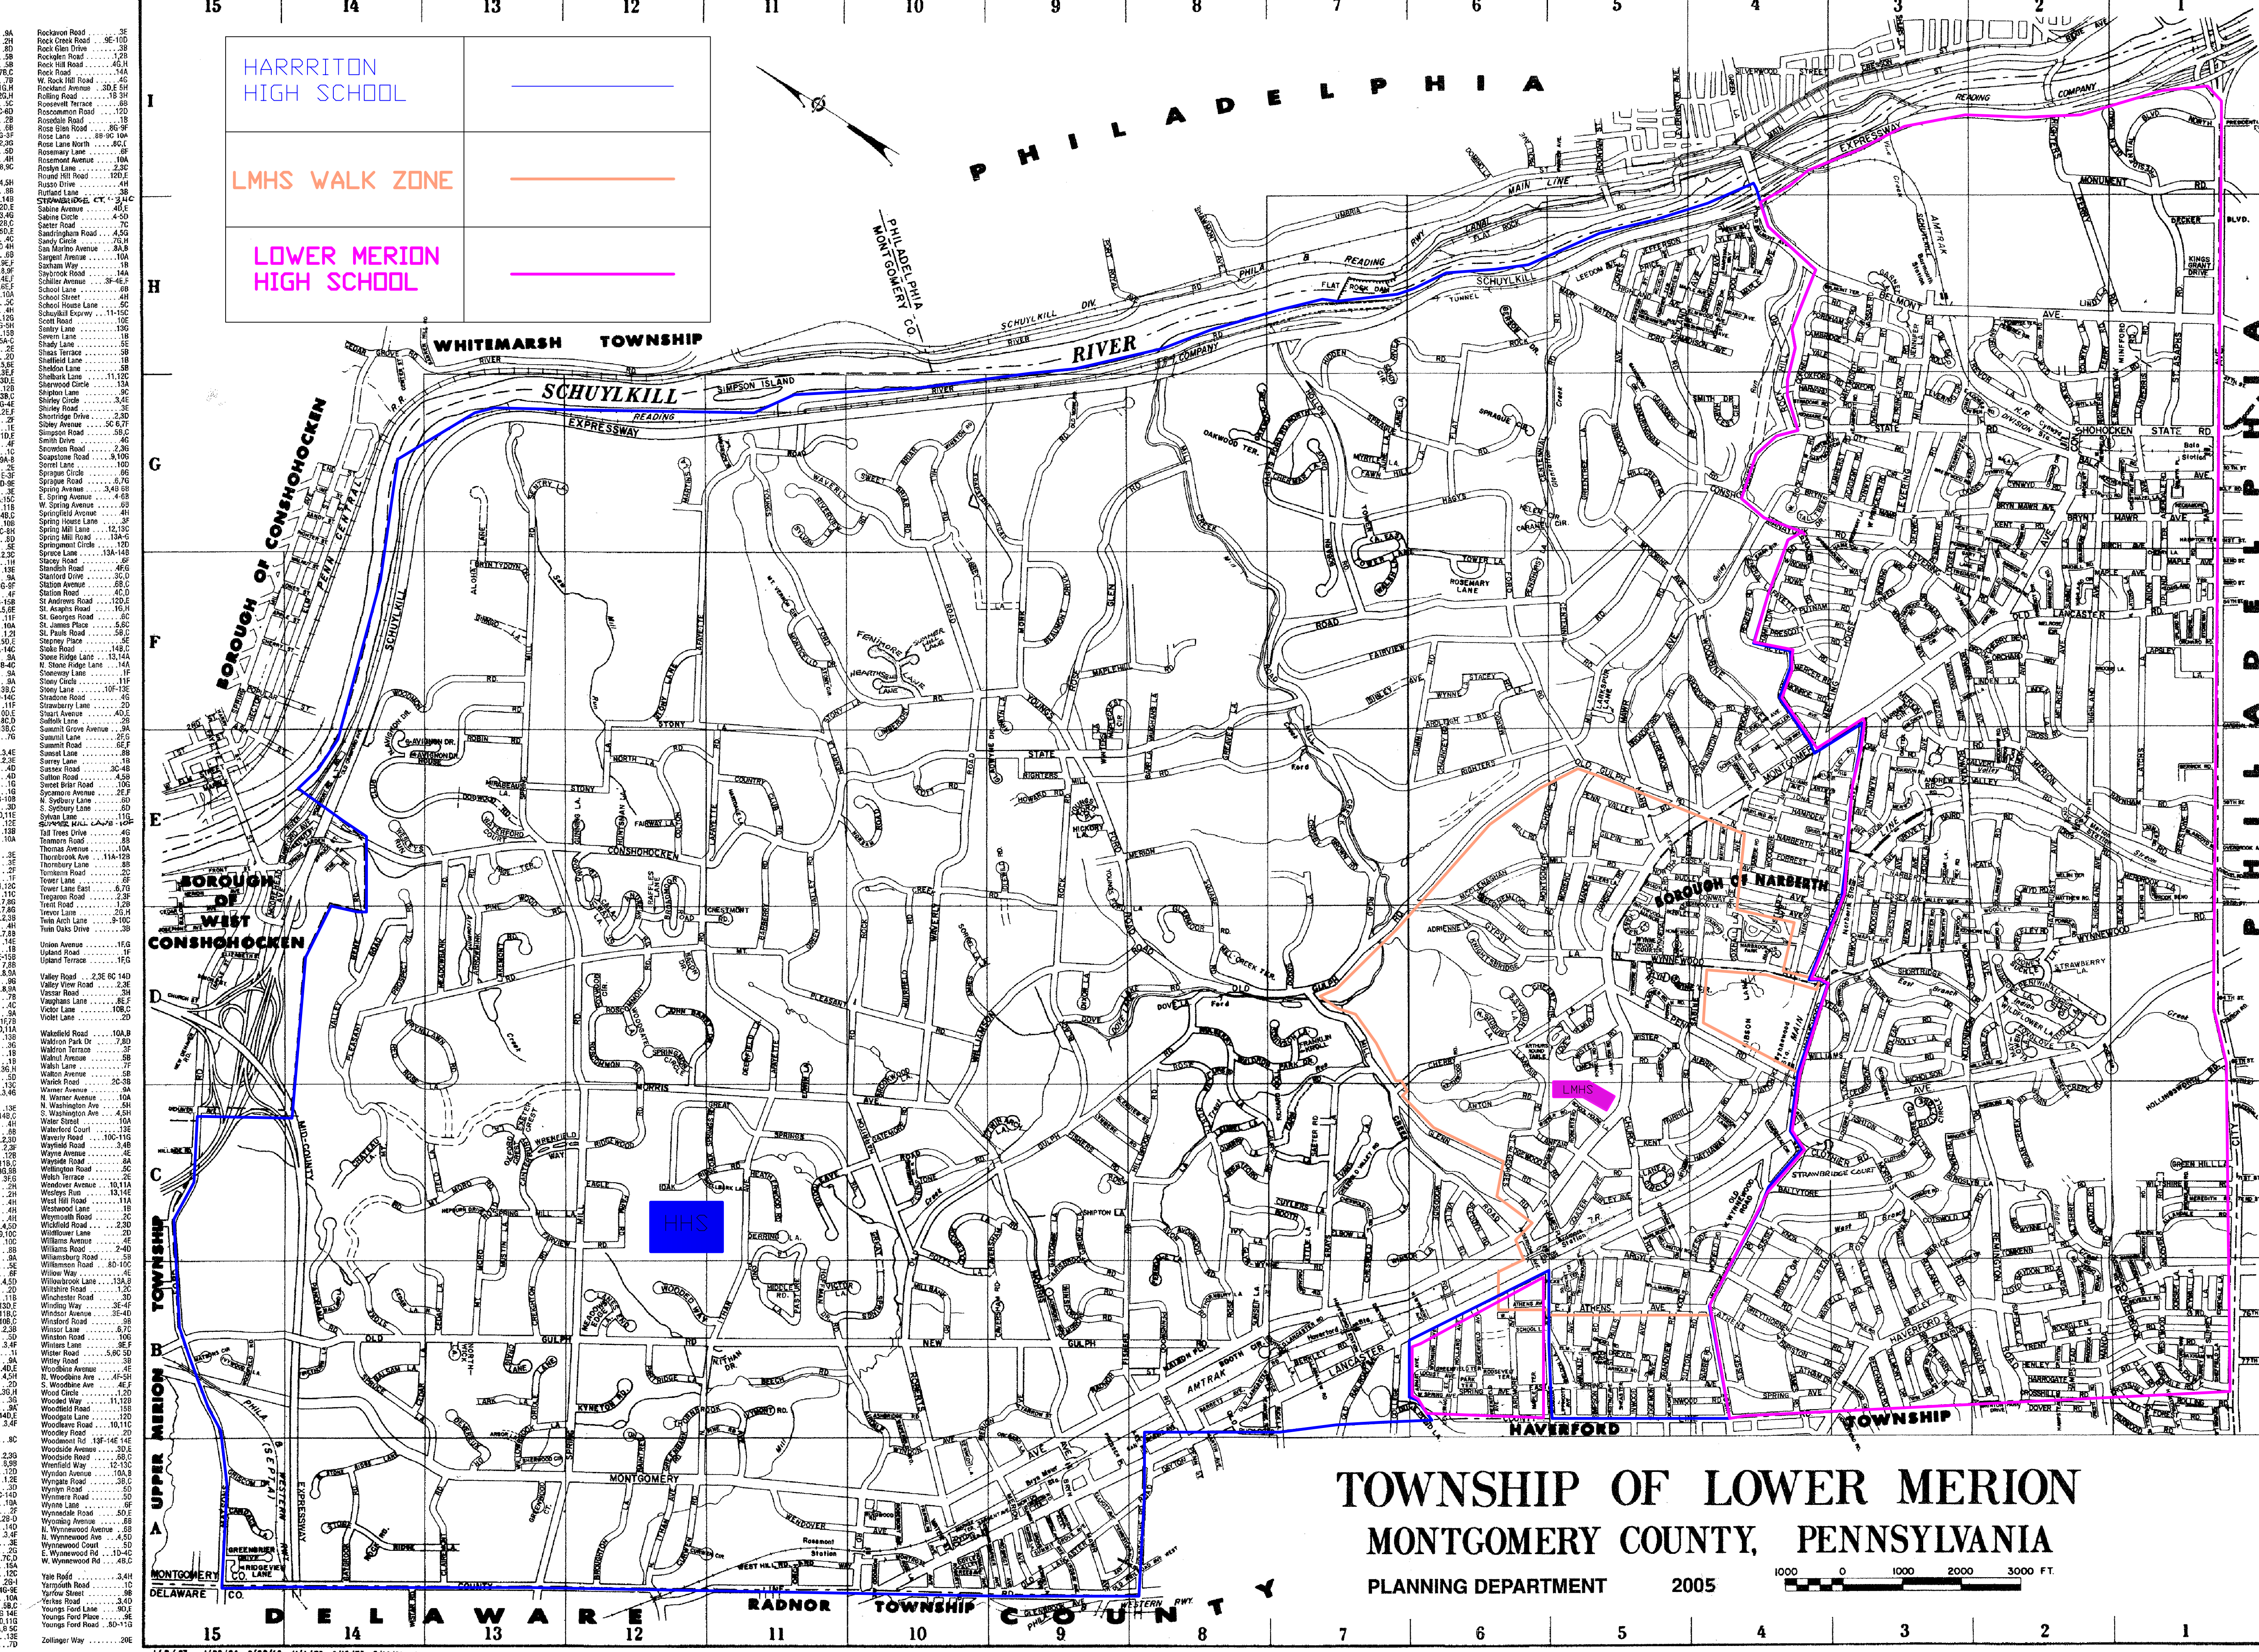

STREET INDEX

Table listing street names and their corresponding grid coordinates (e.g., Abbey Lane 9-106, Academy Circle 3-106, Adams Lane 6-106, etc.).

HARRITON HIGH SCHOOL
LMHS WALK ZONE
LOWER MERION HIGH SCHOOL

TOWNSHIP OF LOWER MERION
MONTGOMERY COUNTY, PENNSYLVANIA

PLANNING DEPARTMENT 2005

Grid coordinate index table with columns 1-15 and rows A-I.

Lower Merion School District - High School Attendance Boundaries