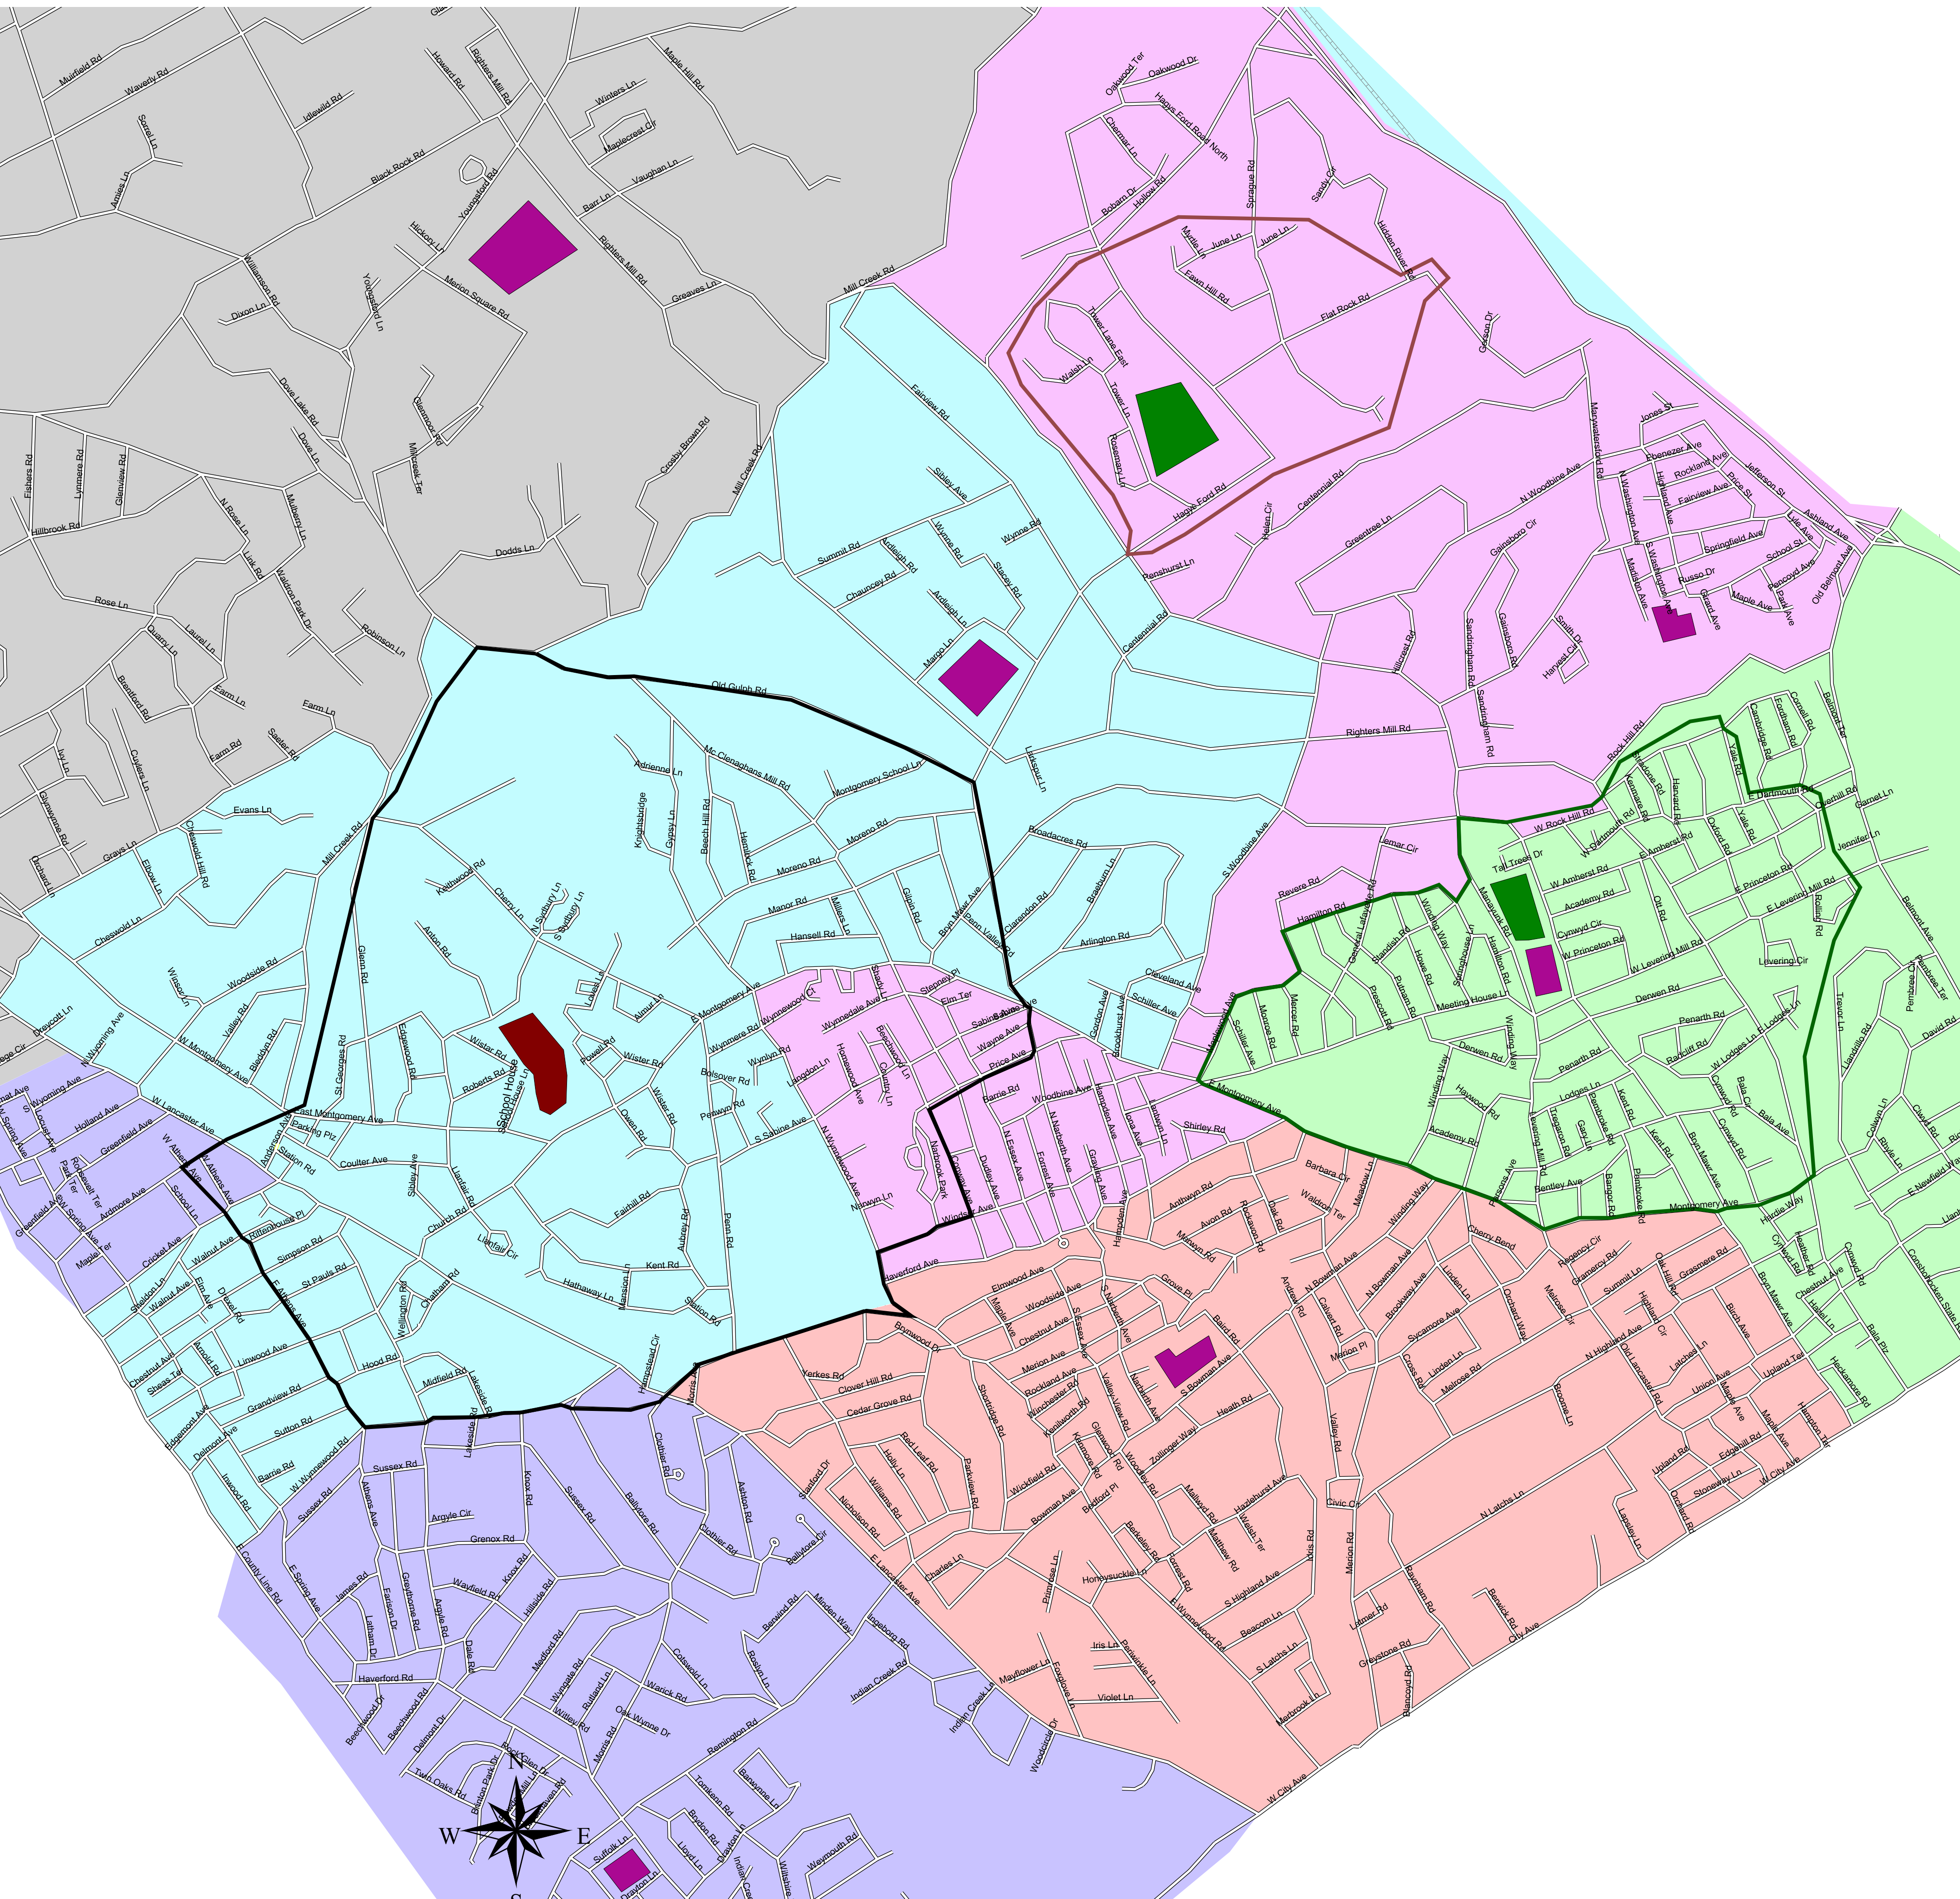

# HS & MS Walk Zones

## Walk Zones

-  Bala\_cynwyd\_walk\_zone
-  Welsh\_valley\_walk\_zone
-  Lower merion walk zone

Harriton HS has no walk zone